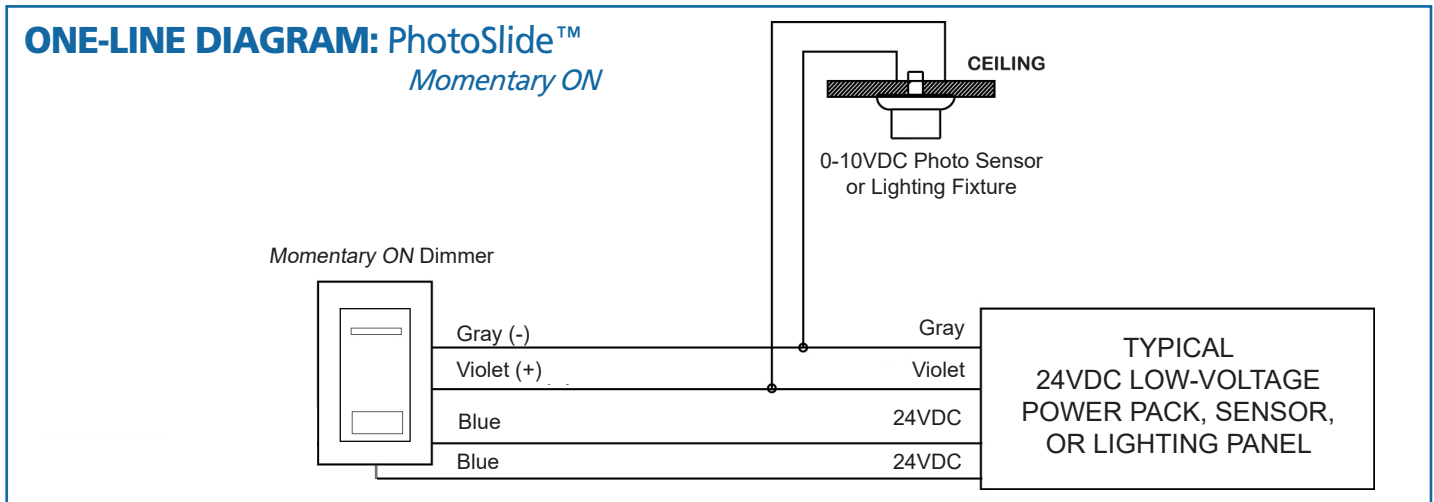

Override Lighting Control for Daylighting Systems

*Exclusive Momentary ON feature of our newest **PhotoSlide™** dimmer provides manual override control of 24VDC low-voltage power packs, sensors and lighting panels with a simple push of the rocker switch. When the lights are active, the separate 0-10VDC slide control provides the occupant with variable light control and the ability to additionally set a maximum light level override.*

TECHNICAL DATA: *Simplicity*[®] PhotoSlide[™] Override Lighting Control for Daylighting Systems

Simplicity[®] Slide Dimmer with *Momentary ON*

<i>Model</i>	<i>PS-LED-010-Momentary ON-xx-24VDC</i> (where "xx" denotes WH or IV)
<i>Switch Rating</i>	24VAC, 20mA
<i>Dimming Input</i>	0-10VDC (from LED control device, driver, or fixture)
<i>Low Output</i>	0VDC
<i>High Output</i>	10VDC
<i>Wiring</i>	
<i>Switch</i>	<i>Blue and Blue: 24VDC low-voltage, momentary ON</i>
<i>Dimmer</i>	<i>Violet and Gray: 0-10VDC sinking voltage</i>
<i>Compliance</i>	<i>NEC Class 2; IECC; ASHRAE 90.1; California Title 24 (2016)</i>